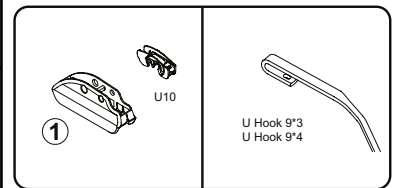

Adapters numbered for easy allocation