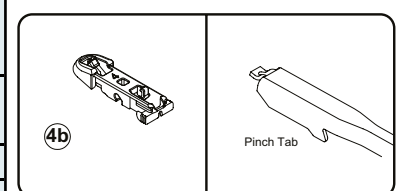

Adapters numbered for easy allocation