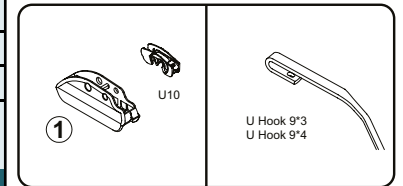

Adapters numbered for easy allocation