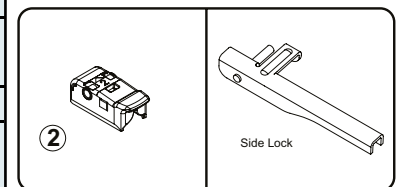

Adapters numbered for easy allocation