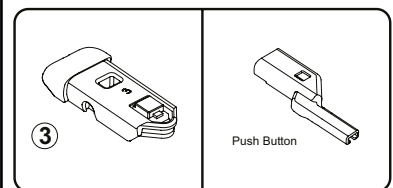

Adapters numbered for easy allocation